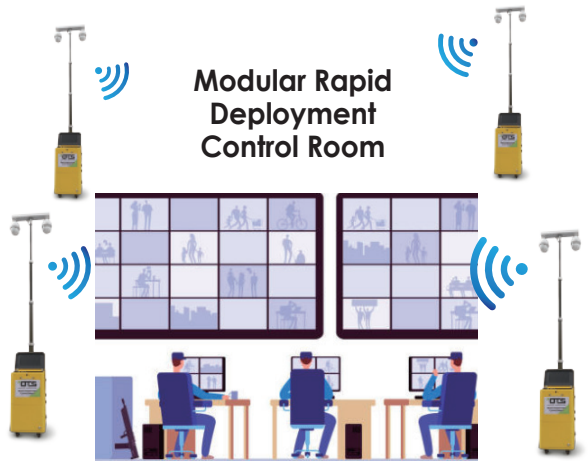

Mobile and Wireless Rapid Deployment CCTV Solution

OT Systems **Rapid Deployment CCTV Solution** is an instant, intelligent and highly mobile security modular system that supports customized integration of equipment such as IP cameras, wireless devices, emergency lighting, PA equipment, etc. on a retractable pneumatic mast. The system can be powered by batteries, AC power or solar power, ensuring uninterrupted operation that ideal for temporary, urgently deployed and highly mobile surveillance needs.

*Making Unsecured
Place Safer!*

Rapidly Deployable

- User-friendly
- Quick installation
- Simple configuration

Movable

- Towable
- High mobility

Reliable

- 24/7 operation
- Weatherproof
- Uninterrupted power supply

Versatile

- Monitoring & Analytics
- Illuminating & Broadcasting
- Customization

◀ MVSS

Light Rapid Deployment Security Cart

- ▶ Smart slim design for urban city
- ▶ Light size and weight, single manpower operation
- ▶ Mast top 4m, ideal for event zone monitoring
- ▶ 4-wheel single cart with a real-time monitor
- ▶ Up to 12 days uninterrupted operation (no solar used)