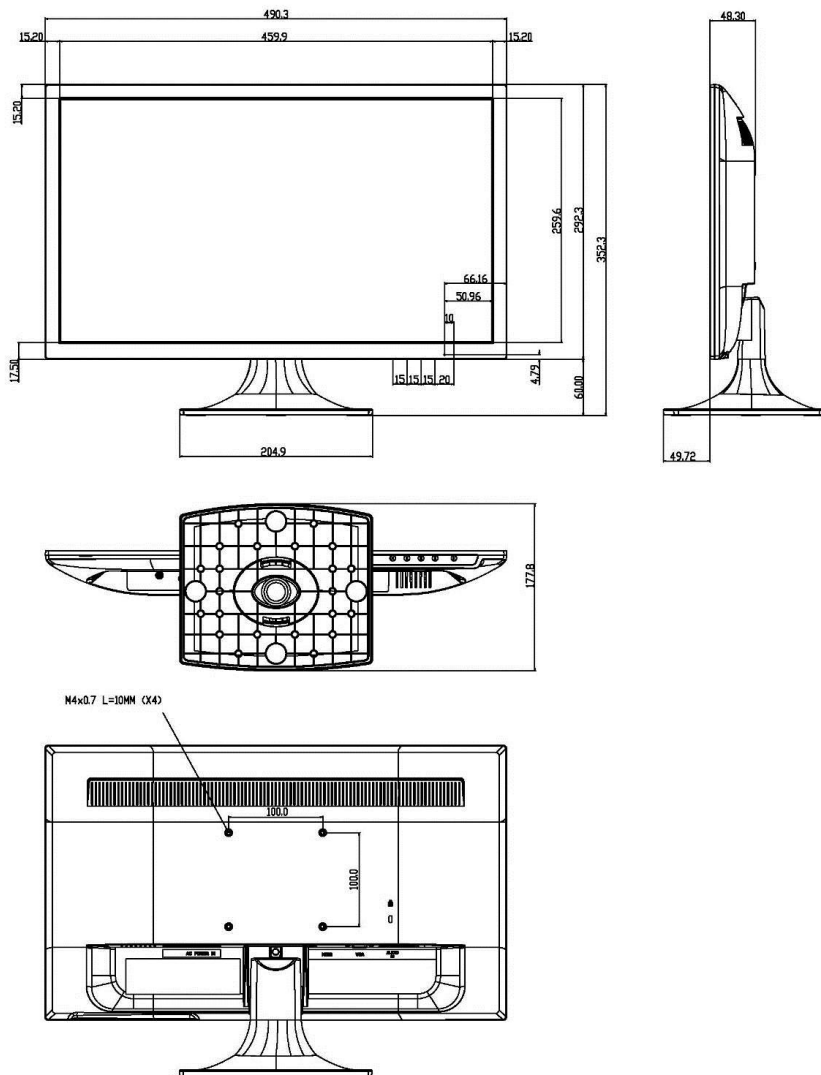

Dimensions(mm)

Dahua Technology Co., Ltd.

1187BinAn Road, Binjiang District, Hangzhou, China

Tel: +86-571-87688883

Fax: +86-571-87688815

Email: overseas@dahuatech.com

www.dahuatech.com

*Design and specifications are subject to change without notice.

© 2013Dahua Technology Co., Ltd.